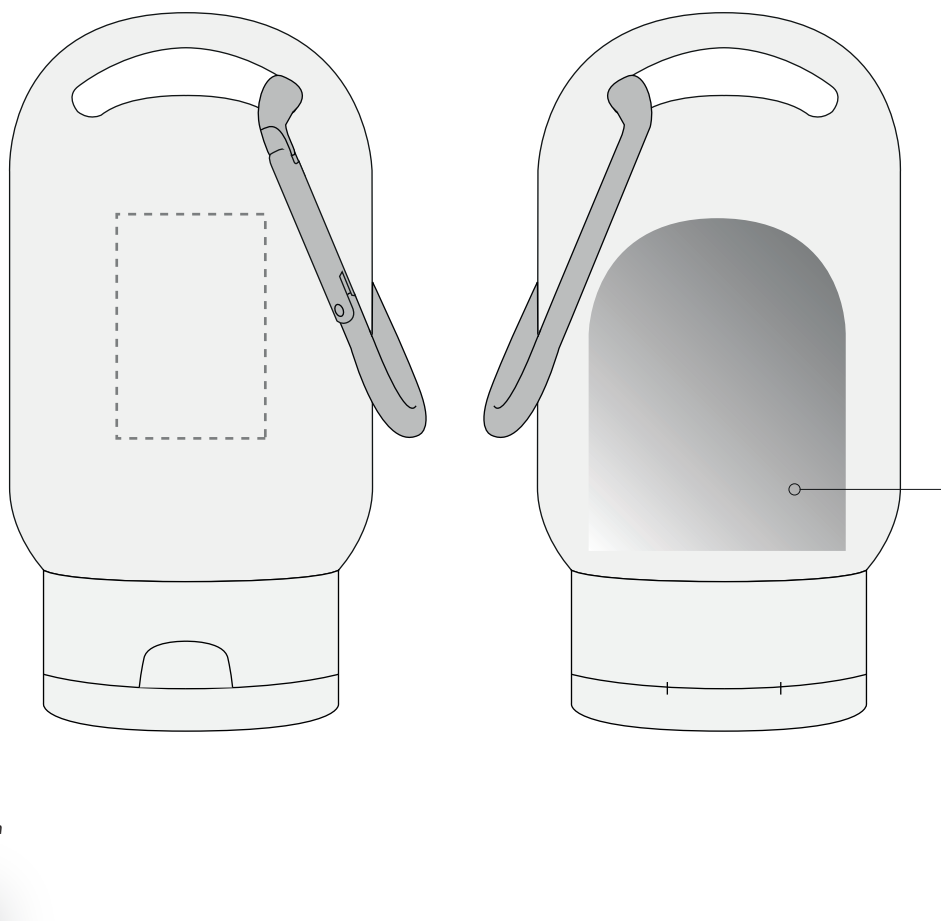

Your Ref:
Our Ref:

Quantity:
Version: 1

Product Code: RC0129
Product Colour: WHITE

PRINTING CONCERNS:

We stock this item in the following colours

**PANTONE REFERENCE(S)**

Full colour printing

ARTWORK SCALE 100%
Max print area: 20mm x 30mm

Ingredient sticker on the rear
(34mm x 44mm)

Product Image for visualisation
- colours may vary

The dashed line is to demonstrate print area and will not appear on your printed item

PLEASE NOTE:

- All colours including print and product are for visual purposes only and should not be regarded as the actual colour of the product and print.
- Some products may vary from batch to batch and may differ from previous orders.
- The colour and texture of a product can also have an effect on the final print colour.
- By approving this order we accept that you understand these terms.